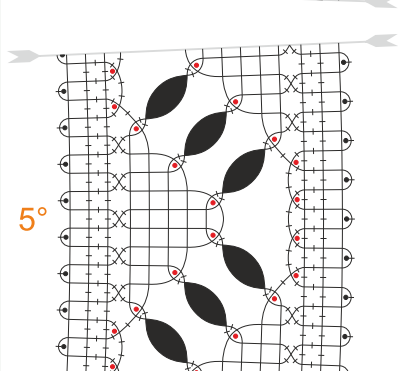

Pattern no.: SP-015 RD

© OZ Pôvabnica Turca

www.povabnicaturca.org

No unauthorised copying. Authors permission necessary. All rights reserved.

page 2/2

© Vladimír Hauser

www.lipaka.com